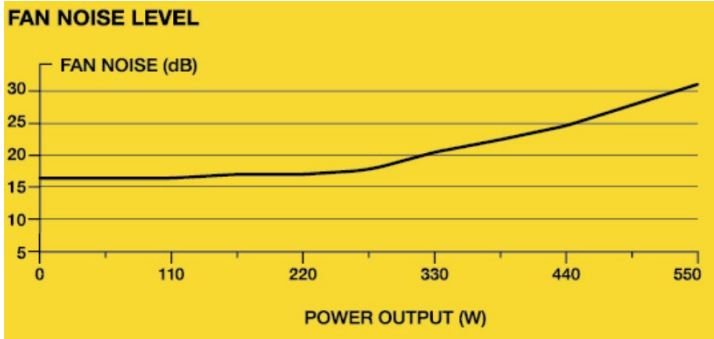

Box Contents

- CV Series ATX Power Supply
- AC Power Cord
- Mounting Screws
- Warranty Documentation

Shipping Info

Model	Part Number	UPC Code	Product Weight (kg)	Product Dimensions (mm)	Retail Box Dimensions (mm)	Weight Per Retail Box (kg)	Pallet Quantity	Master Pack Quantity	Master Carton Dimensions (mm)	Master Carton Weight (kg)
CV550	CP-9020210-AR	840006615026	1.87	150 x 125 x 86	250 x 184 x 97	2.28	162	27	393 x 315 x 271	14.4
	CP-9020210-AU	840006615033								
	CP-9020210-BR	840006615040								
	CP-9020210-CN	840006615057								
	CP-9020210-EU	840006615064								
	CP-9020210-JP	840006615071								
	CP-9020210-KR	840006615088								
	CP-9020210-NA	840006615095								
	CP-9020210-TW	840006615101								
	CP-9020210-UK	840006615118								
CP-9020210-WW	840006615125									

Model	Part Number	UPC Code	Product Weight (lb)	Product Dimensions (inch)	Retail Box Dimensions (inch)	Weight Per Retail Box (lb)	Pallet Quantity	Master Pack Quantity	Master Carton Dimensions (inch)	Master Carton Weight (lb)
CV550	CP-9020210-AR	840006615026	4.12	5.91' x 4.92" x 3.39"	9.84" x 7.24" x 3.82"	5.03	162	27	15.47" x 12.40" x 10.67"	31.75
	CP-9020210-AU	840006615033								
	CP-9020210-BR	840006615040								
	CP-9020210-CN	840006615057								
	CP-9020210-EU	840006615064								
	CP-9020210-JP	840006615071								
	CP-9020210-KR	840006615088								
	CP-9020210-NA	840006615095								
	CP-9020210-TW	840006615101								
	CP-9020210-UK	840006615118								
CP-9020210-WW	840006615125