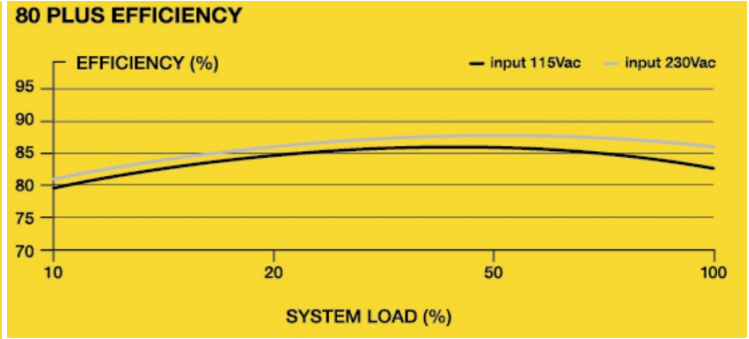

Box Contents

- CV Series ATX Power Supply
- AC Power Cord
- Mounting Screws
- Warranty Documentation

Shipping Info

Model	Part Number	UPC Code	Product Weight (kg)	Product Dimensions (mm)	Retail Box Dimensions (mm)	Weight Per Retail Box (kg)	Pallet Quantity	Master Pack Quantity	Master Carton Dimensions (mm)	Master Carton Weight (kg)
CV550	CP-9020210-AR	840006615026	1.87	150 x 125 x 86	250 x 184 x 97	2.28	162	27	393 x 315 x 271	14.4
	CP-9020210-AU	840006615033								
	CP-9020210-BR	840006615040								
	CP-9020210-CN	840006615057								
	CP-9020210-EU	840006615064								
	CP-9020210-JP	840006615071								
	CP-9020210-KR	840006615088								
	CP-9020210-NA	840006615095								
	CP-9020210-TW	840006615101								
	CP-9020210-UK	840006615118								
CP-9020210-WW	840006615125									

Model	Part Number	UPC Code	Product Weight (lb)	Product Dimensions (inch)	Retail Box Dimensions (inch)	Weight Per Retail Box (lb)	Pallet Quantity	Master Pack Quantity	Master Carton Dimensions (inch)	Master Carton Weight (lb)
CV550	CP-9020210-AR	840006615026	4.12	5.91' x 4.92" x 3.39"	9.84" x 7.24" x 3.82"	5.03	162	27	15.47" x 12.40" x 10.67"	31.75
	CP-9020210-AU	840006615033								
	CP-9020210-BR	840006615040								
	CP-9020210-CN	840006615057								
	CP-9020210-EU	840006615064								
	CP-9020210-JP	840006615071								
	CP-9020210-KR	840006615088								
	CP-9020210-NA	840006615095								
	CP-9020210-TW	840006615101								
	CP-9020210-UK	840006615118								
CP-9020210-WW	840006615125